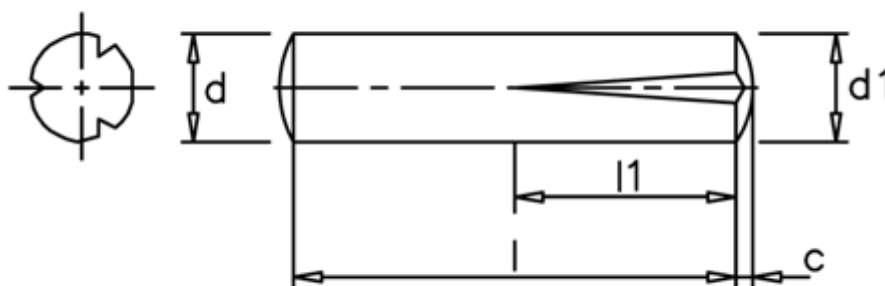

# Data Sheet

Article number: 080233101

Description: KLEE Slotted pin S2 4x10  
Stainless 1.4305

## Measures

---

c	= 0,6
d	= 4.0
d1	= 4.25
l1	= 1/2 l
Length	= 10